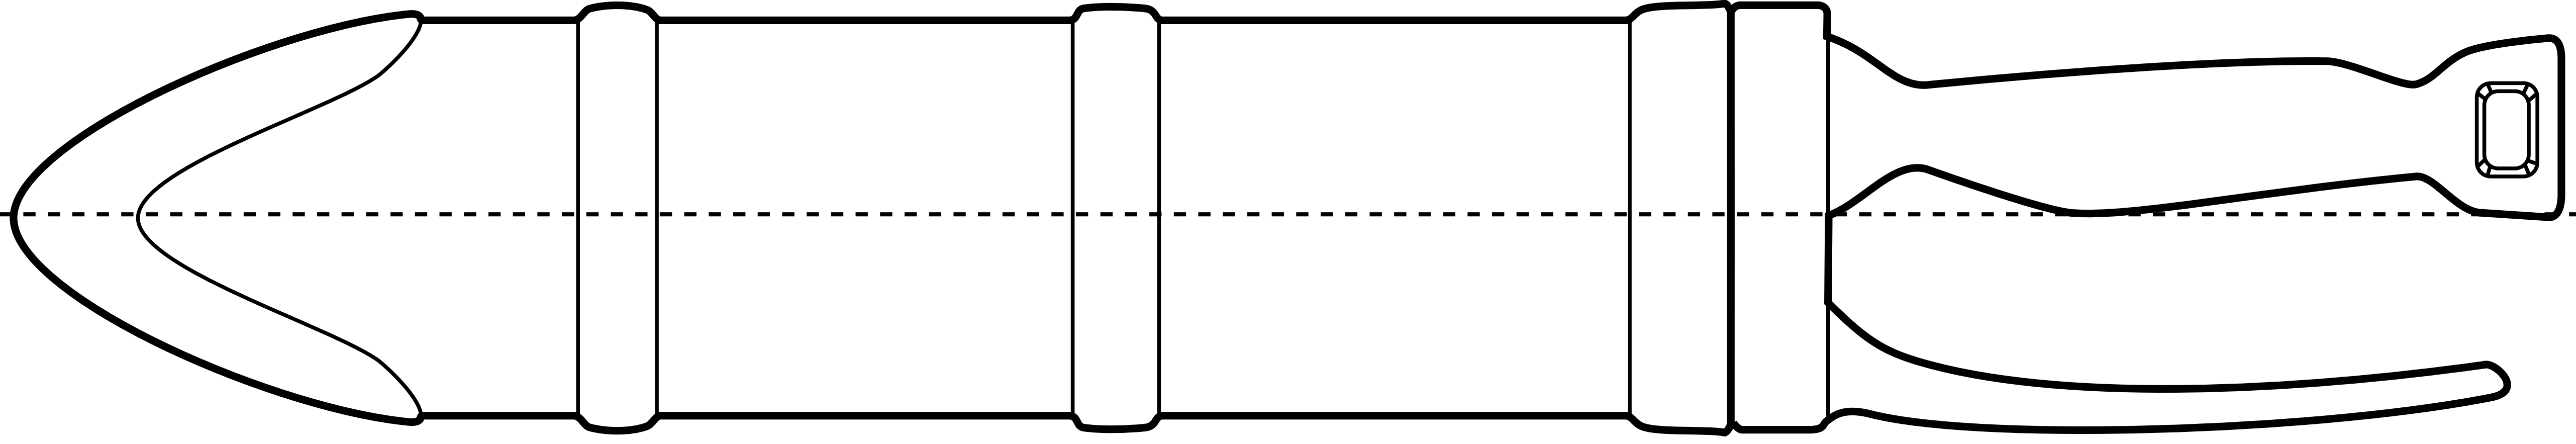

1.25" outer width on barrels

Blade Thickness: .5"

Handle Thickness: 1"