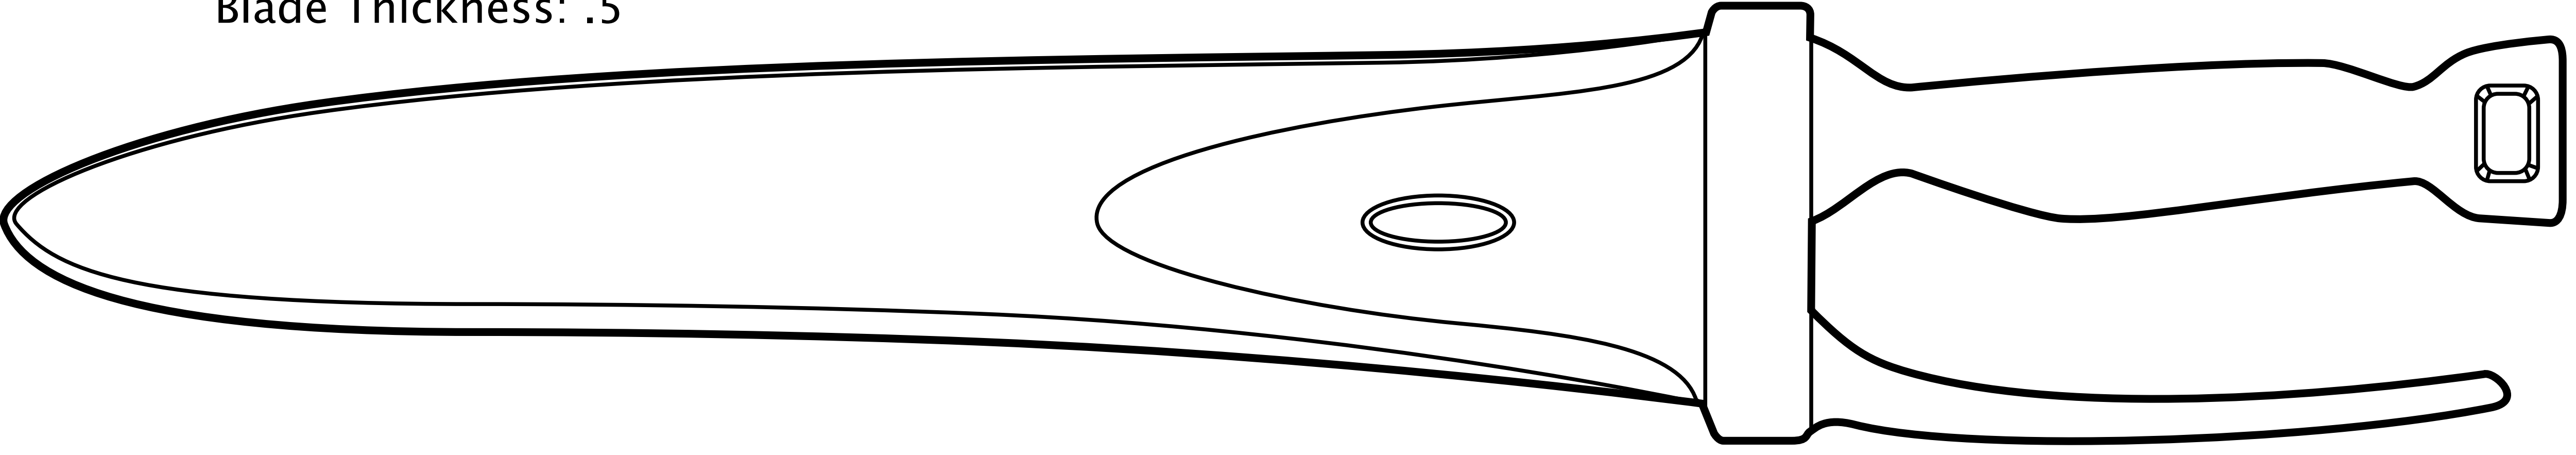

1.25" outer width on barrels

Blade Thickness: .5"

Handle Thickness: 1"