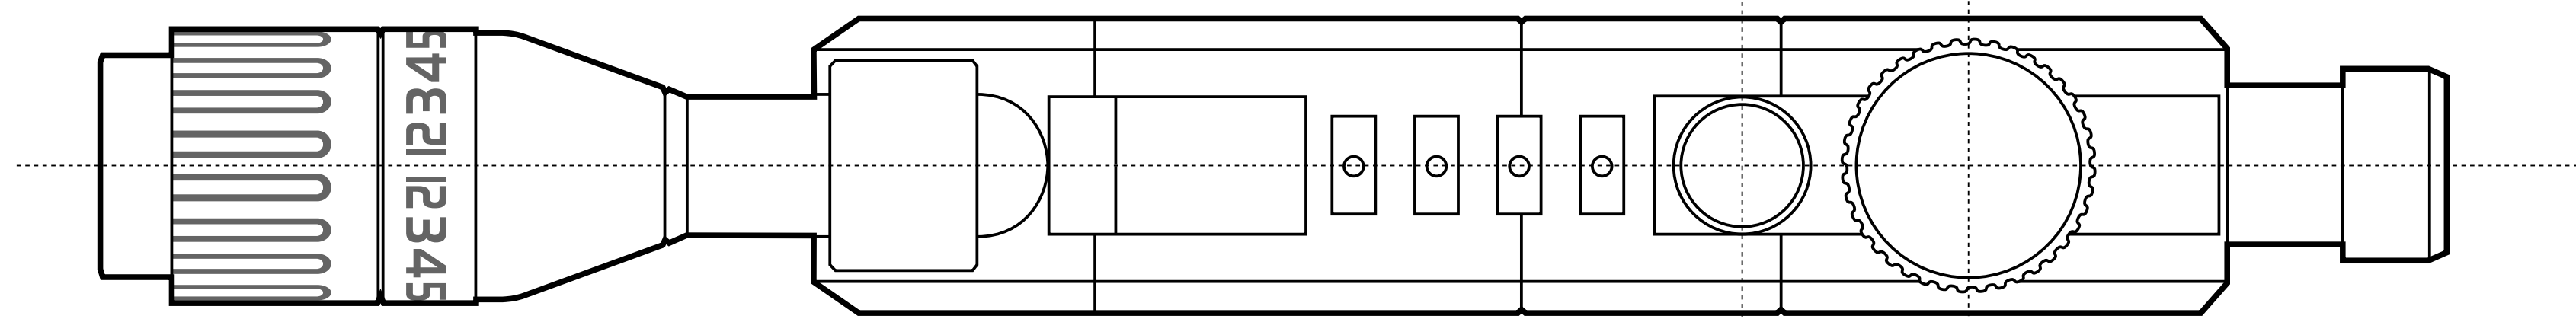

Decals

687954E2I 123456789

M-98 Widow Sniper Rifle

vector drawing by **Punished Props**