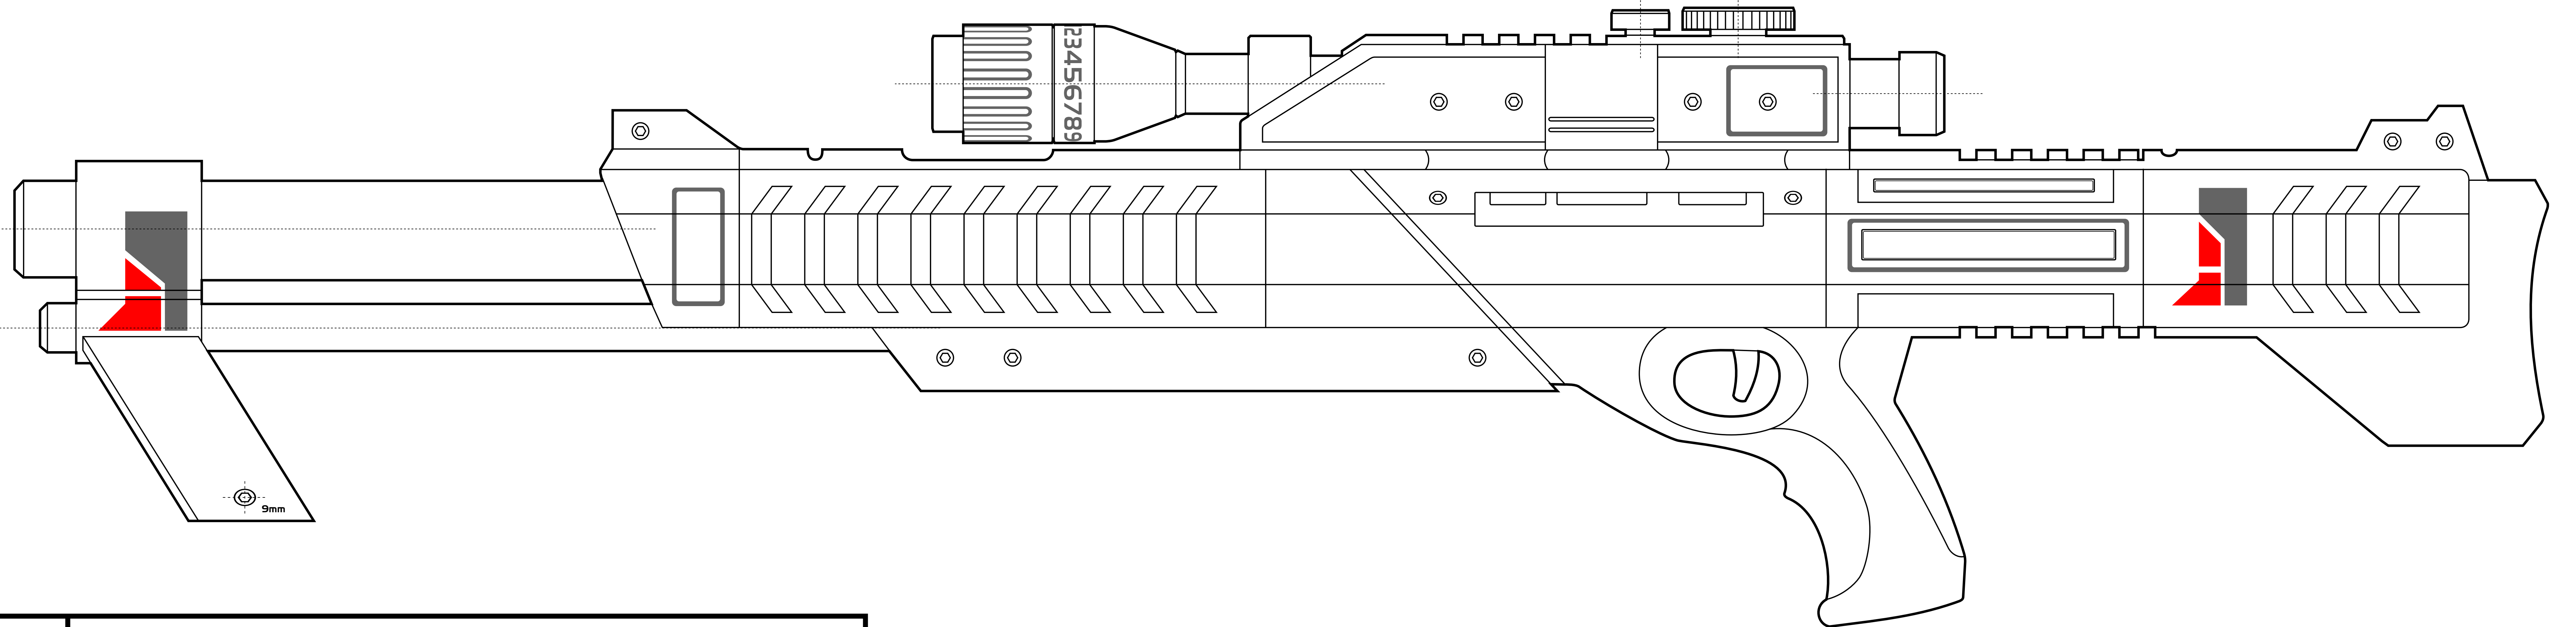

Decals

687954E2I 123456789

M-98 Widow Sniper Rifle

vector drawing by **Punished Props**