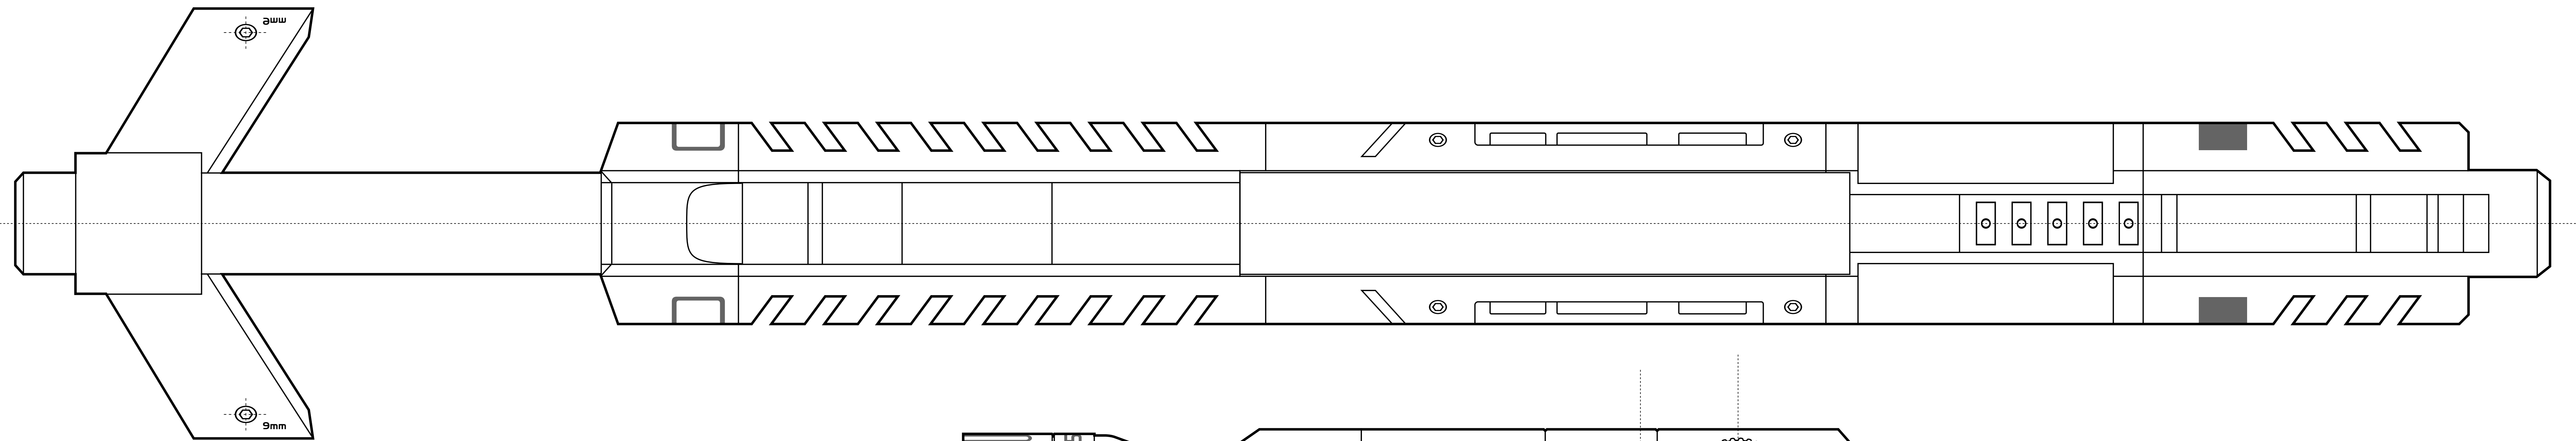

Decals

687954E2I 123456789

M-98 Widow Sniper Rifle

vector drawing by **Punished Props**